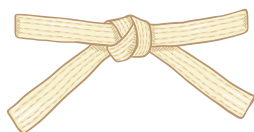

# Band Karate - 7th Grade

## LEVEL 2

White Belt - Pg. 38, 5.24 - Line A  
*Rock On, Rock Off (Line A)*

Yellow Belt - Scale 1 (2 Octave)  
*Karate Scale Page - Scale 1*

Orange Belt - Scale 2 (2 Octave)  
*Karate Scale Page - Scale 2*